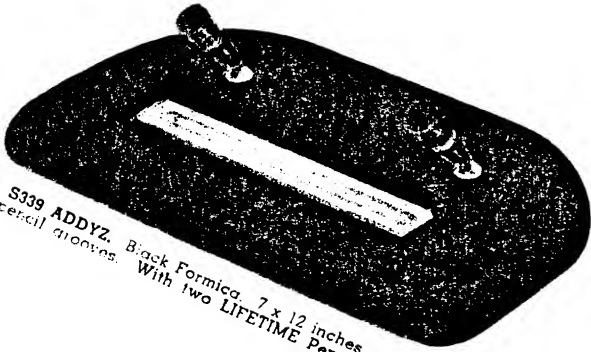

# Lifetime\* GIFTS

FOR HOME AND OFFICE

**M468 ADAPH.** Dark Walnut finish Bakelite memo pad, 5 x 9 inches. Standard Ever Ready Pad. Gold trim. With Brown LIFETIME Pen \$10.00.

**M278 PENDE.** Dark Walnut finish Bakelite memo pad. Gold trim. 5 1/4 x 8 3/4 inches. With Brown LIFETIME Pen \$10.00.